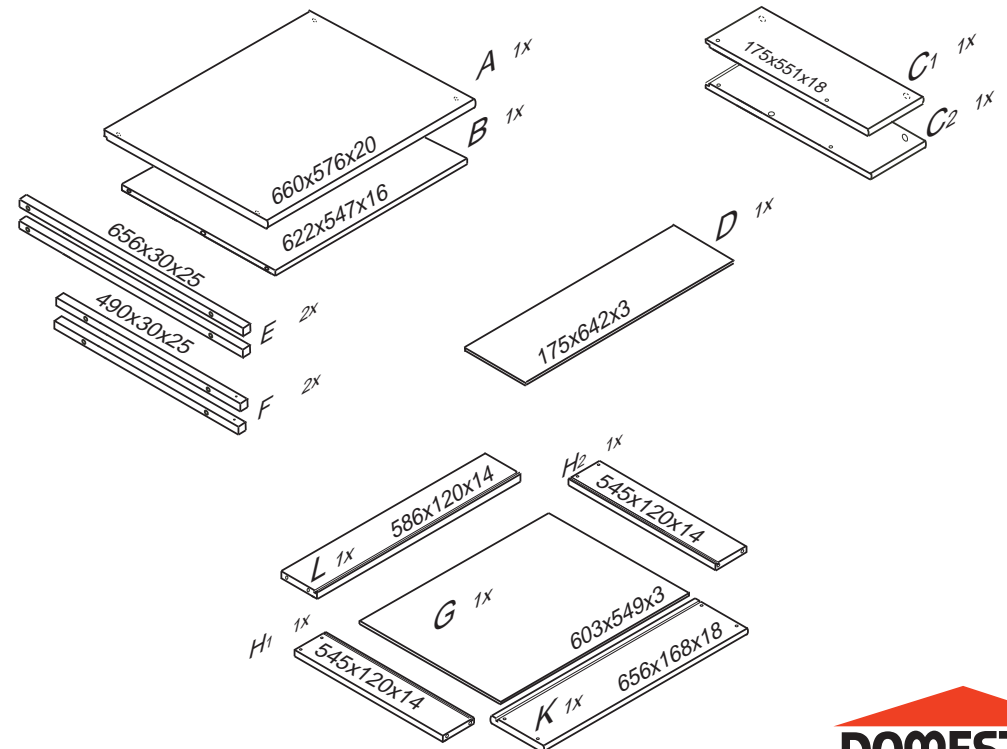

DOMINO

D 510

660x576x225

1/3

	3 x1  3mm	4 x1  4mm	6 x6  8x35mm	22 x4  3,5x16mm	23 x6  3,5x12mm	29 x8  4x40mm	
60 x8  15mm	61 x12  DU 2	68 x4  12mm	71 x8  7x50mm	73 x4  5x40mm	80+81 x1  500mm	87 x8 	92 x40  1,4x20mm

8

9

10

11

13

14

17